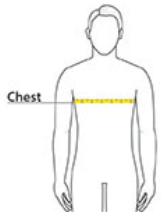

### PRODUCT MEASUREMENTS

	XS	S	M	L	XL	2XL	3XL	4XL	5XL	6XL
Body Length at Back	27	28	29	30	31	32	32 1/2	33	33 1/2	34
Chest	19	20 1/2	22	23 1/2	25	26 1/2	28 1/2	30 1/2	32 1/2	34 1/2
Sleeve Length from Center Back	34 1/2	35 1/4	36	36 3/4	37 1/2	38 1/4	39	39 3/4	40 1/2	41 1/4

**Body Length at Back:** Measured from high point shoulder to finished hem at back.

**Chest:** Measured across the chest one inch below armhole when laid flat.

**Sleeve Length from Center Back:** Measure from Center Back neck to shoulder point to sleeve hem.

### SIZE CHARTS

	XS	S	M	L	XL	2XL	3XL	4XL	5XL	6XL
Chest	32-34	35-37	38-40	41-43	44-46	47-49	50-53	54-57	58-60	61-63

## HOW TO MEASURE

---